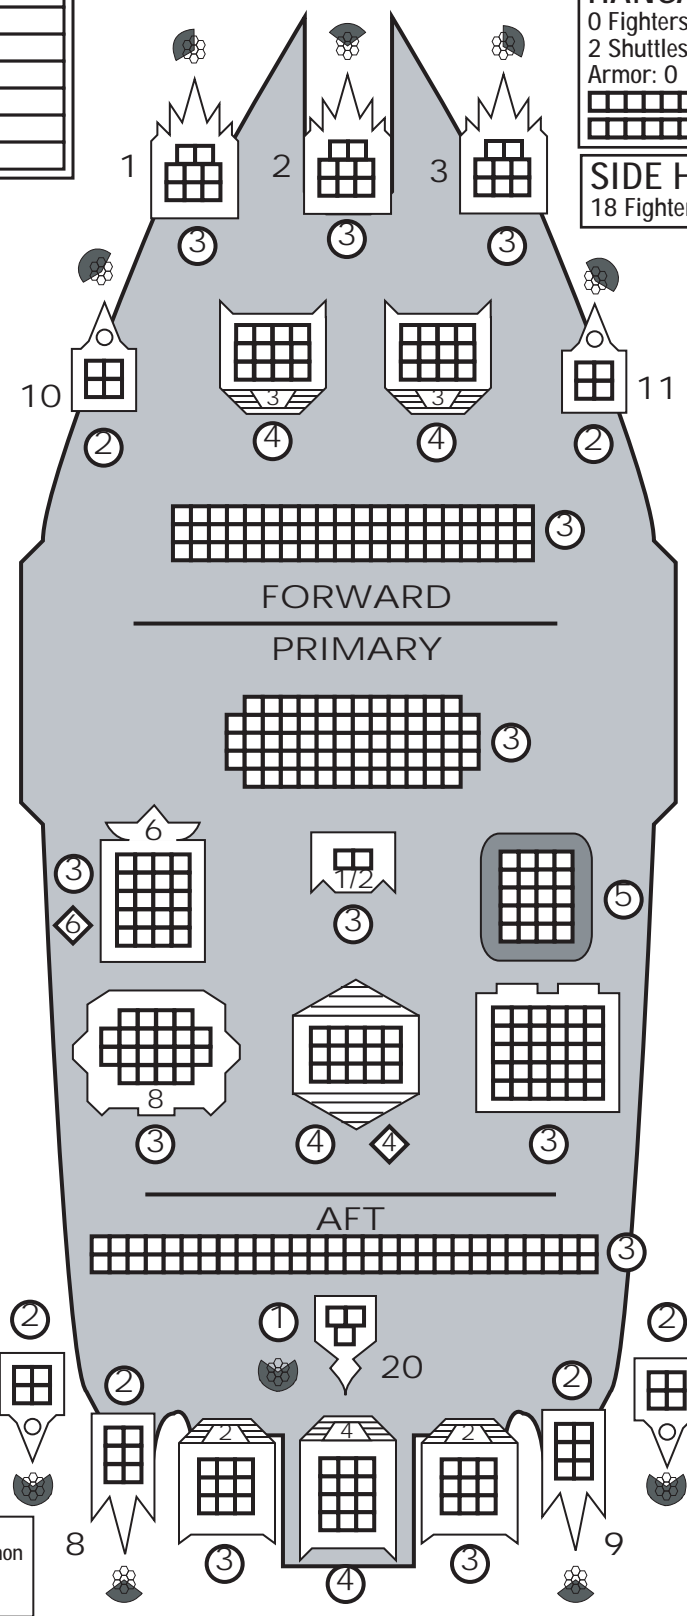

WEAPON DATA	
Heavy Hellbore Cannon	Class: Plasma
Mode: Standard	Dmg: 5d10+5 (-1 per hex)
Range Penalty: -2 per 3 hexes	Fire Control: +3/+1/-5
Intercept Rating: n/a	Rate of Fire: 1 per 3 turns

Hellbore Cannon	Class: Plasma
Mode: Standard	Dmg: 3d10+4 (-1 per hex)
Range Penalty: -1 per hex	Fire Control: +2/+0/-5
Intercept Rating: n/a	Rate of Fire: 1 per 2 turns

Particle Bolter	Class: Particle
Mode: Standard	Dmg: 10
Range Penalty: -2 per hex	Fire Control: +3/+3/+5
Intercept Rating: -2	Rate of Fire: 1 per turn

Particle Burst	Class: Particle
Mode: Standard	Dmg: 2d6+1
Range Penalty: -2 per hex	Fire Control: +2/+2/+4
Intercept Rating: -1	Rate of Fire: 1 per turn

FORWARD HITS	
1-4: Retro Thrust	5-7: Hvy Hellbore Cannon
8-9: Particle Bolter	10-18: Forward Struct
19-20: PRIMARY Hit	

SIDE HITS	
1-4: Port/Stb Thrust	5: Hvy Hellbore Cannon
6: Hvy Hellbore Cannon	7-9: Particle Burst
10-11: Port/Stb Hangar	12-18: Port/Stb Struct
19-20: PRIMARY Hit	

AFT HITS	
1-6: Main Thrust	7-8: Hellbore Cannon
9-10: Particle Bolter	11: Particle Burst
12-18: Aft Struct	19-20: PRIMARY Hit

PRIMARY HITS	
1-8: Primary Struct	9-11: Jump Engine
12: Hangar	13-14: Sensors
15-16: Engine	17-19: Reactor
20: C&C	

SENSOR DATA	
Defensive EW	
Target #1	
Target #2	
Target #3	
Target #4	
Target #5	
Target #6	

HANGAR	
0 Fighters	2 Shuttles: Thrust: 5
Armor: 0	Defense: 10/10
[Grids]	

SIDE HANGARS	
18 Fighters each	

ICON RECOGNITION	
[Icon]	Thruster
[Icon]	C & C
[Icon]	Sensors
[Icon]	Engine
[Icon]	Reactor
[Icon]	Hangar
[Icon]	Jump Engine
[Icon]	Hellbore Cannon
[Icon]	Hvy Hellbore Cannon
[Icon]	Particle Burst
[Icon]	Particle Bolter