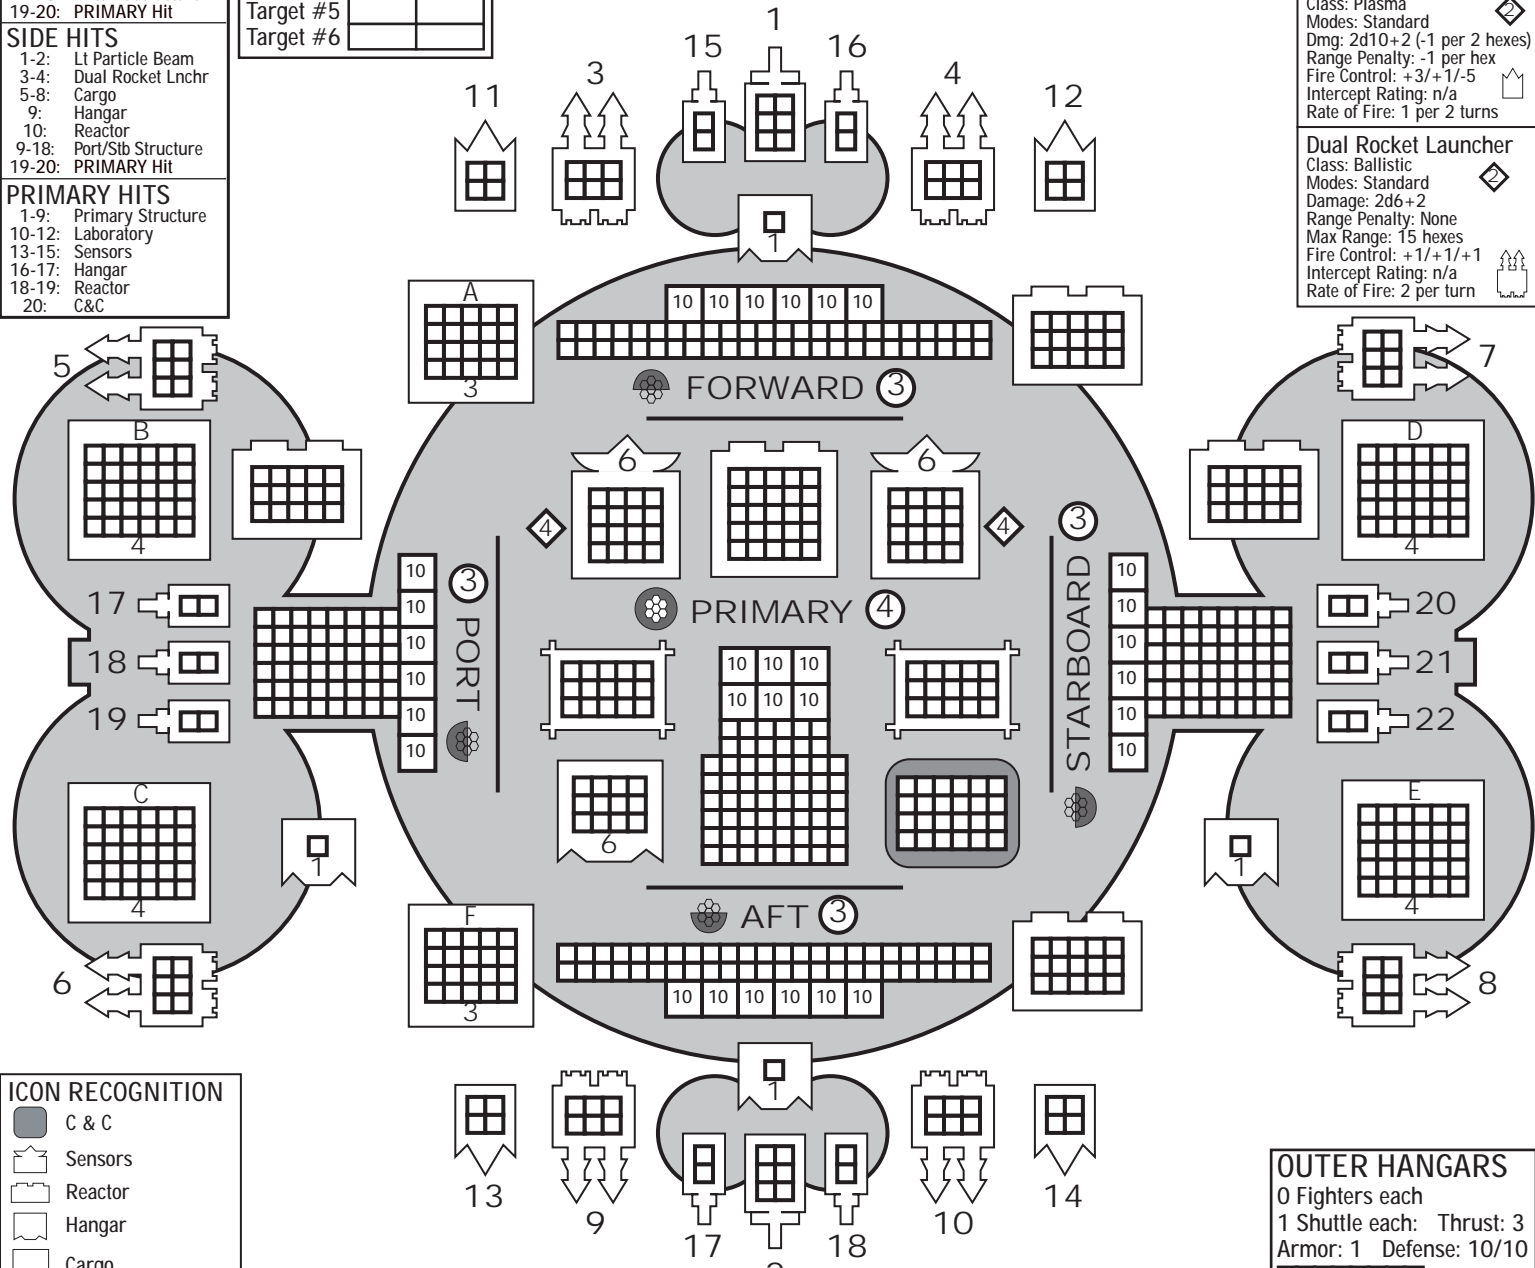

# Circasian Jenholen Space Station

<b>SPECS</b> Class: Enormous Base In Service: 1948 Point Value: 700 Ramming Factor: 600 Jump Delay: N/A	<b>MANEUVERING</b> Turn Cost: N/A Turn Delay: N/A Accel/Decel Cost: N/A Pivot Cost: N/A Roll Cost: N/A	<b>COMBAT STATS</b> Fwd/Aft Defense: 20 Stb/Port Defense: 20 Engine Efficiency: N/A Extra Power: 0 Initiative Bonus: N/A	<b>WEAPON DATA</b> <b>Light Particle Cannon</b> Class: Particle Modes: Raking Damage: 2d10+8 Range Penalty: -1 per hex Fire Control: +4/+2/+0 Intercept Rating: -2 Rate of Fire: 1 per 2 turns
			<b>Light Particle Beam</b> Class: Particle Modes: Standard Damage: 1d10+4 Range Penalty: -2 per hex Fire Control: +3/+3/+3 Intercept Rating: -2 Rate of Fire: 1 per turn
			<b>Light Plasma Cannon</b> Class: Plasma Modes: Standard Dmg: 2d10+2 (-1 per 2 hexes) Range Penalty: -1 per hex Fire Control: +3/+1/-5 Intercept Rating: n/a Rate of Fire: 1 per 2 turns
			<b>Dual Rocket Launcher</b> Class: Ballistic Modes: Standard Damage: 2d6+2 Range Penalty: None Max Range: 15 hexes Fire Control: +1/+1/+1 Intercept Rating: n/a Rate of Fire: 2 per turn

<b>FWD/AFT HITS</b>	
1:	Lt Particle Beam
2:	Lt Particle Cannon
3:	Lt Plasma Cannon
4-5:	Dual Rocket Lnchr
6-8:	Cargo
9:	Hangar
10:	Reactor
11-18:	Fwd/Aft Structure
19-20:	PRIMARY Hit
<b>SIDE HITS</b>	
1-2:	Lt Particle Beam
3-4:	Dual Rocket Lnchr
5-8:	Cargo
9:	Hangar
10:	Reactor
9-18:	Port/Stb Structure
19-20:	PRIMARY Hit
<b>PRIMARY HITS</b>	
1-9:	Primary Structure
10-12:	Laboratory
13-15:	Sensors
16-17:	Hangar
18-19:	Reactor
20:	C&C

<b>SENSOR DATA</b>	
Defensive EW	
Target #1	
Target #2	
Target #3	
Target #4	
Target #5	
Target #6	

<b>ICON RECOGNITION</b>	
	C & C
	Sensors
	Reactor
	Hangar
	Cargo
	Laboratory
	Dual Rocket Launcher
	Lt Particle Cannon
	Lt Particle Beam
	Lt Plasma Cannon