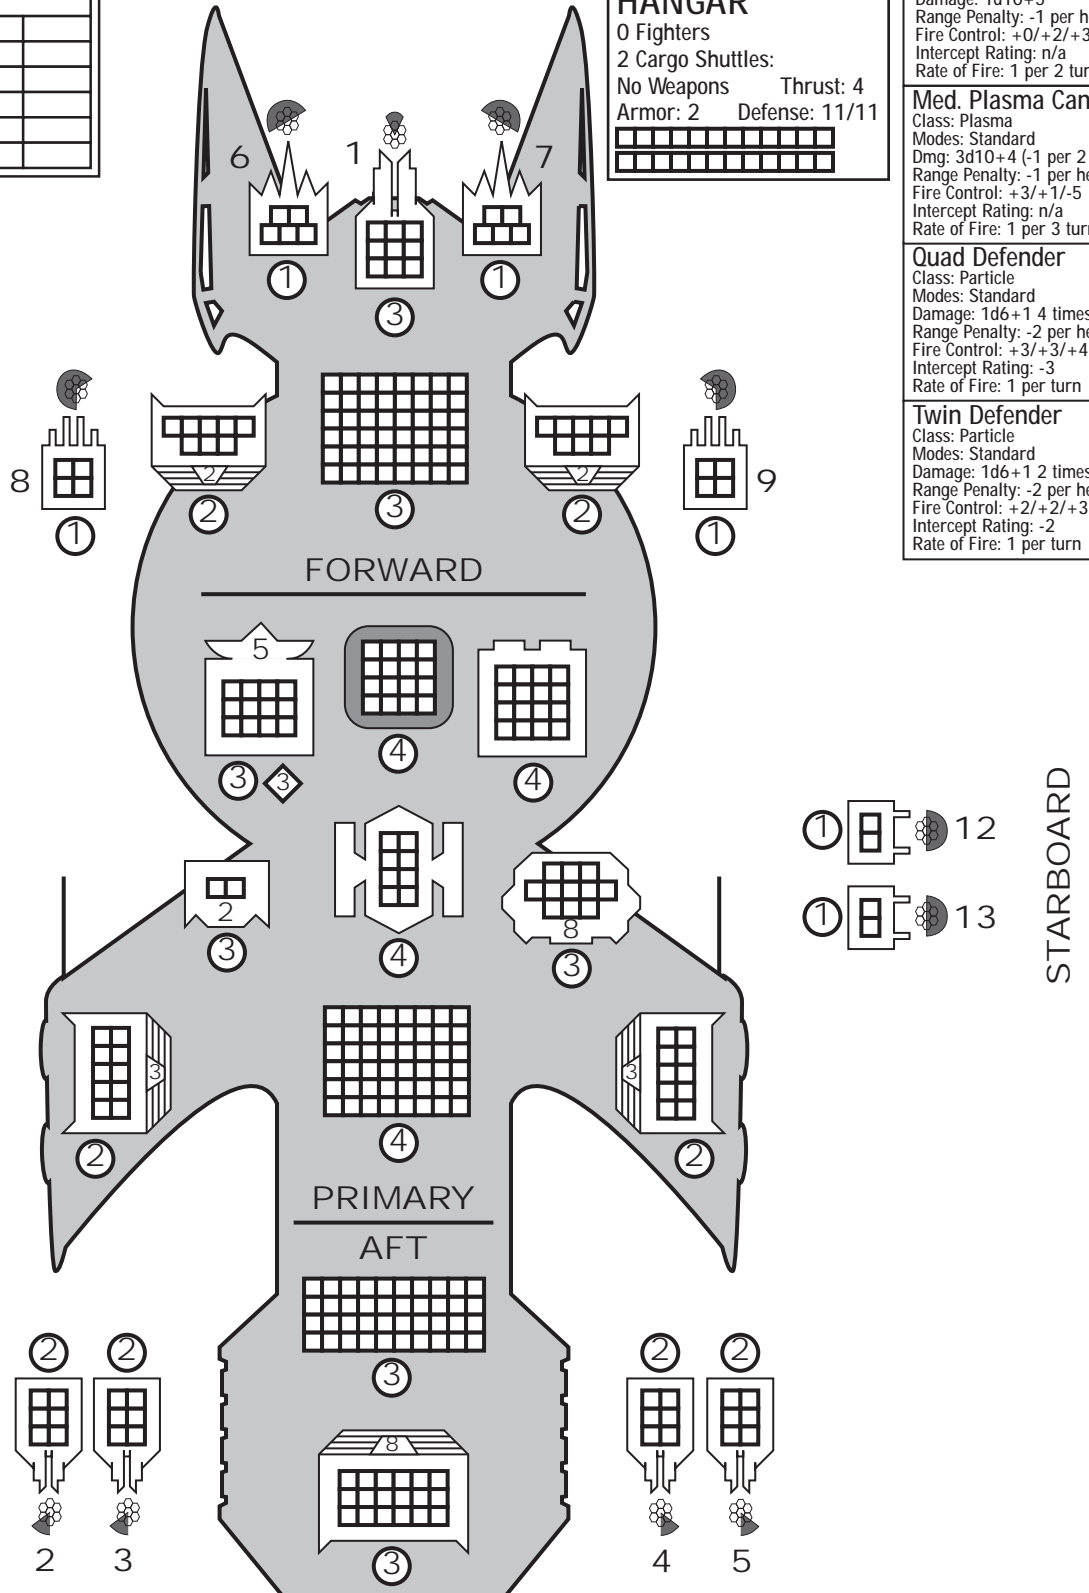

WEAPON DATA	
Railgun	
Class: Matter	
Modes: Standard	
Damage: 3d10+3	
Range Penalty: -1 per 2 hexes	
Fire Control: +2/+2/-3	
Intercept Rating: n/a	
Rate of Fire: 1 per 3 turns	
Light Railgun	
Class: Matter	
Modes: Standard	
Damage: 1d10+5	
Range Penalty: -1 per hex	
Fire Control: +0/+2/+3	
Intercept Rating: n/a	
Rate of Fire: 2 per 2 turns	
Med. Plasma Cannon	
Class: Plasma	
Modes: Standard	
Dmg: 3d10+4 (-1 per 2 hexes)	
Range Penalty: -1 per hex	
Fire Control: +3/+1/-5	
Intercept Rating: n/a	
Rate of Fire: 1 per 3 turns	
Quad Defender	
Class: Particle	
Modes: Standard	
Damage: 1d6+1 4 times	
Range Penalty: -2 per hex	
Fire Control: +3/+3/+4	
Intercept Rating: -3	
Rate of Fire: 1 per turn	
Twin Defender	
Class: Particle	
Modes: Standard	
Damage: 1d6+1 2 times	
Range Penalty: -2 per hex	
Fire Control: +2/+2/+3	
Intercept Rating: -2	
Rate of Fire: 1 per turn	

FORWARD HITS	
1-4:	Retro Thrust
5:	Railgun
6-7:	Med Plasma Cannon
8-9:	Quad Defender
10-17:	Forward Structure
18-20:	PRIMARY Hit
AFT HITS	
1-6:	Main Thrust
7-9:	Light Railgun
10-17:	Aft Structure
18-20:	PRIMARY Hit
PRIMARY HITS	
1-6:	Primary Structure
7-8:	Port/Stb Thrust
9-10:	Twin Defender
11-12:	Docking Port
13-14:	Sensors
15-16:	Engine
17:	Hangar
18-19:	Reactor
20:	C&C

SENSOR DATA	
Defensive EW	
Target #1	
Target #2	
Target #3	
Target #4	
Target #5	
Target #6	

HANGAR

0 Fighters

2 Cargo Shuttles:

No Weapons Thrust: 4

Armor: 2 Defense: 11/11

ICON RECOGNITION	
	Thruster
	C & C
	Sensors
	Engine
	Reactor
	Hangar
	Railgun
	Light Railgun
	Med Plasma Cannon
	Quad Defender
	Twin Defender
	Docking Port