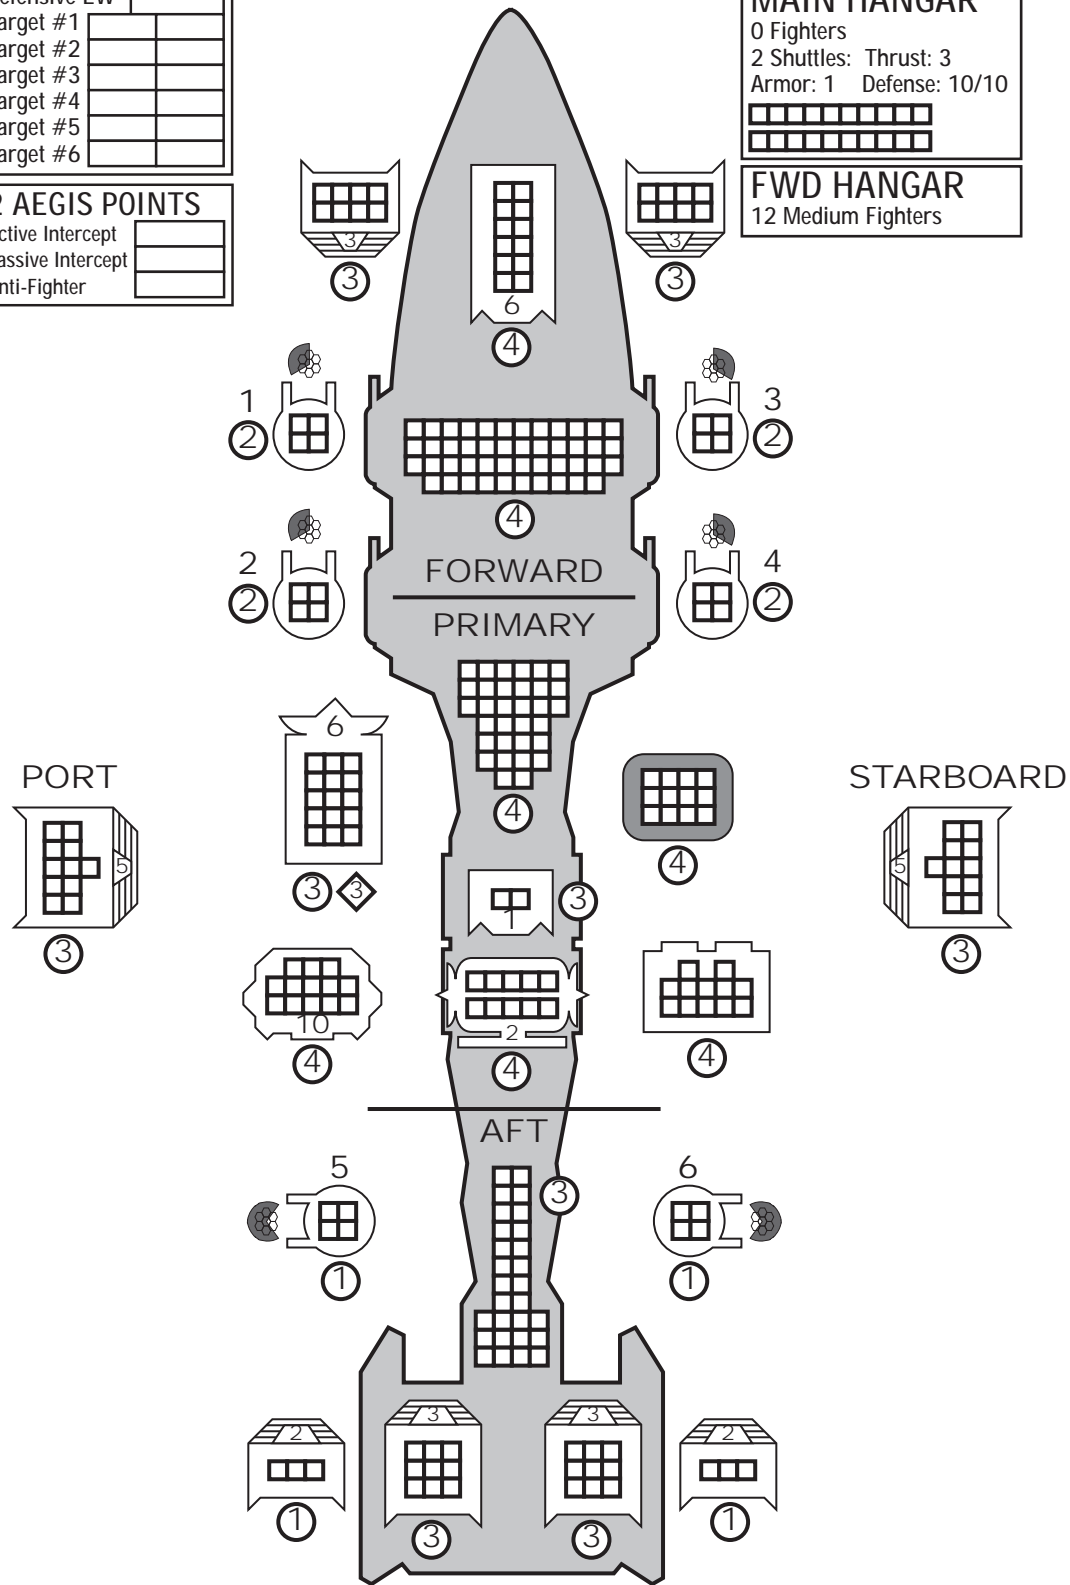

Speed	1	2	3	4	5	6	7	8	9	10	11	12
Turn Cost	1	2	2	3	4	4	5	6	6	7	8	8
Turn Delay	1	2	2	3	4	4	5	6	6	7	8	8

FORWARD HITS

1-5: Retro Thrust
 6-7: Forward Hangar
 8-10: Sentinel PD
 11-18: Forward Structure
 19-20: PRIMARY Hit

AFT HITS

1-6: Main Thrust
 7-8: Sentinel PD
 9-18: Aft Structure
 19-20: PRIMARY Hit

PRIMARY HITS

1-8: Primary Structure
 9-12: Port/Stb Thrust
 13-14: Sensors
 15-16: Engine
 17: AEGIS Computer
 18: Hangar
 19: Reactor
 20: C&C

SENSOR DATA

Defensive EW

Target #1		
Target #2		
Target #3		
Target #4		
Target #5		
Target #6		

2 AEGIS POINTS

Active Intercept

Passive Intercept

Anti-Fighter

MAIN HANGAR

0 Fighters
 2 Shuttles: Thrust: 3
 Armor: 1 Defense: 10/10

FWD HANGAR

12 Medium Fighters

ICON RECOGNITION

- Thruster
- C & C
- Sensors
- Engine
- Reactor
- Hangar
- AEGIS Computer
- Sentinel Point Defense