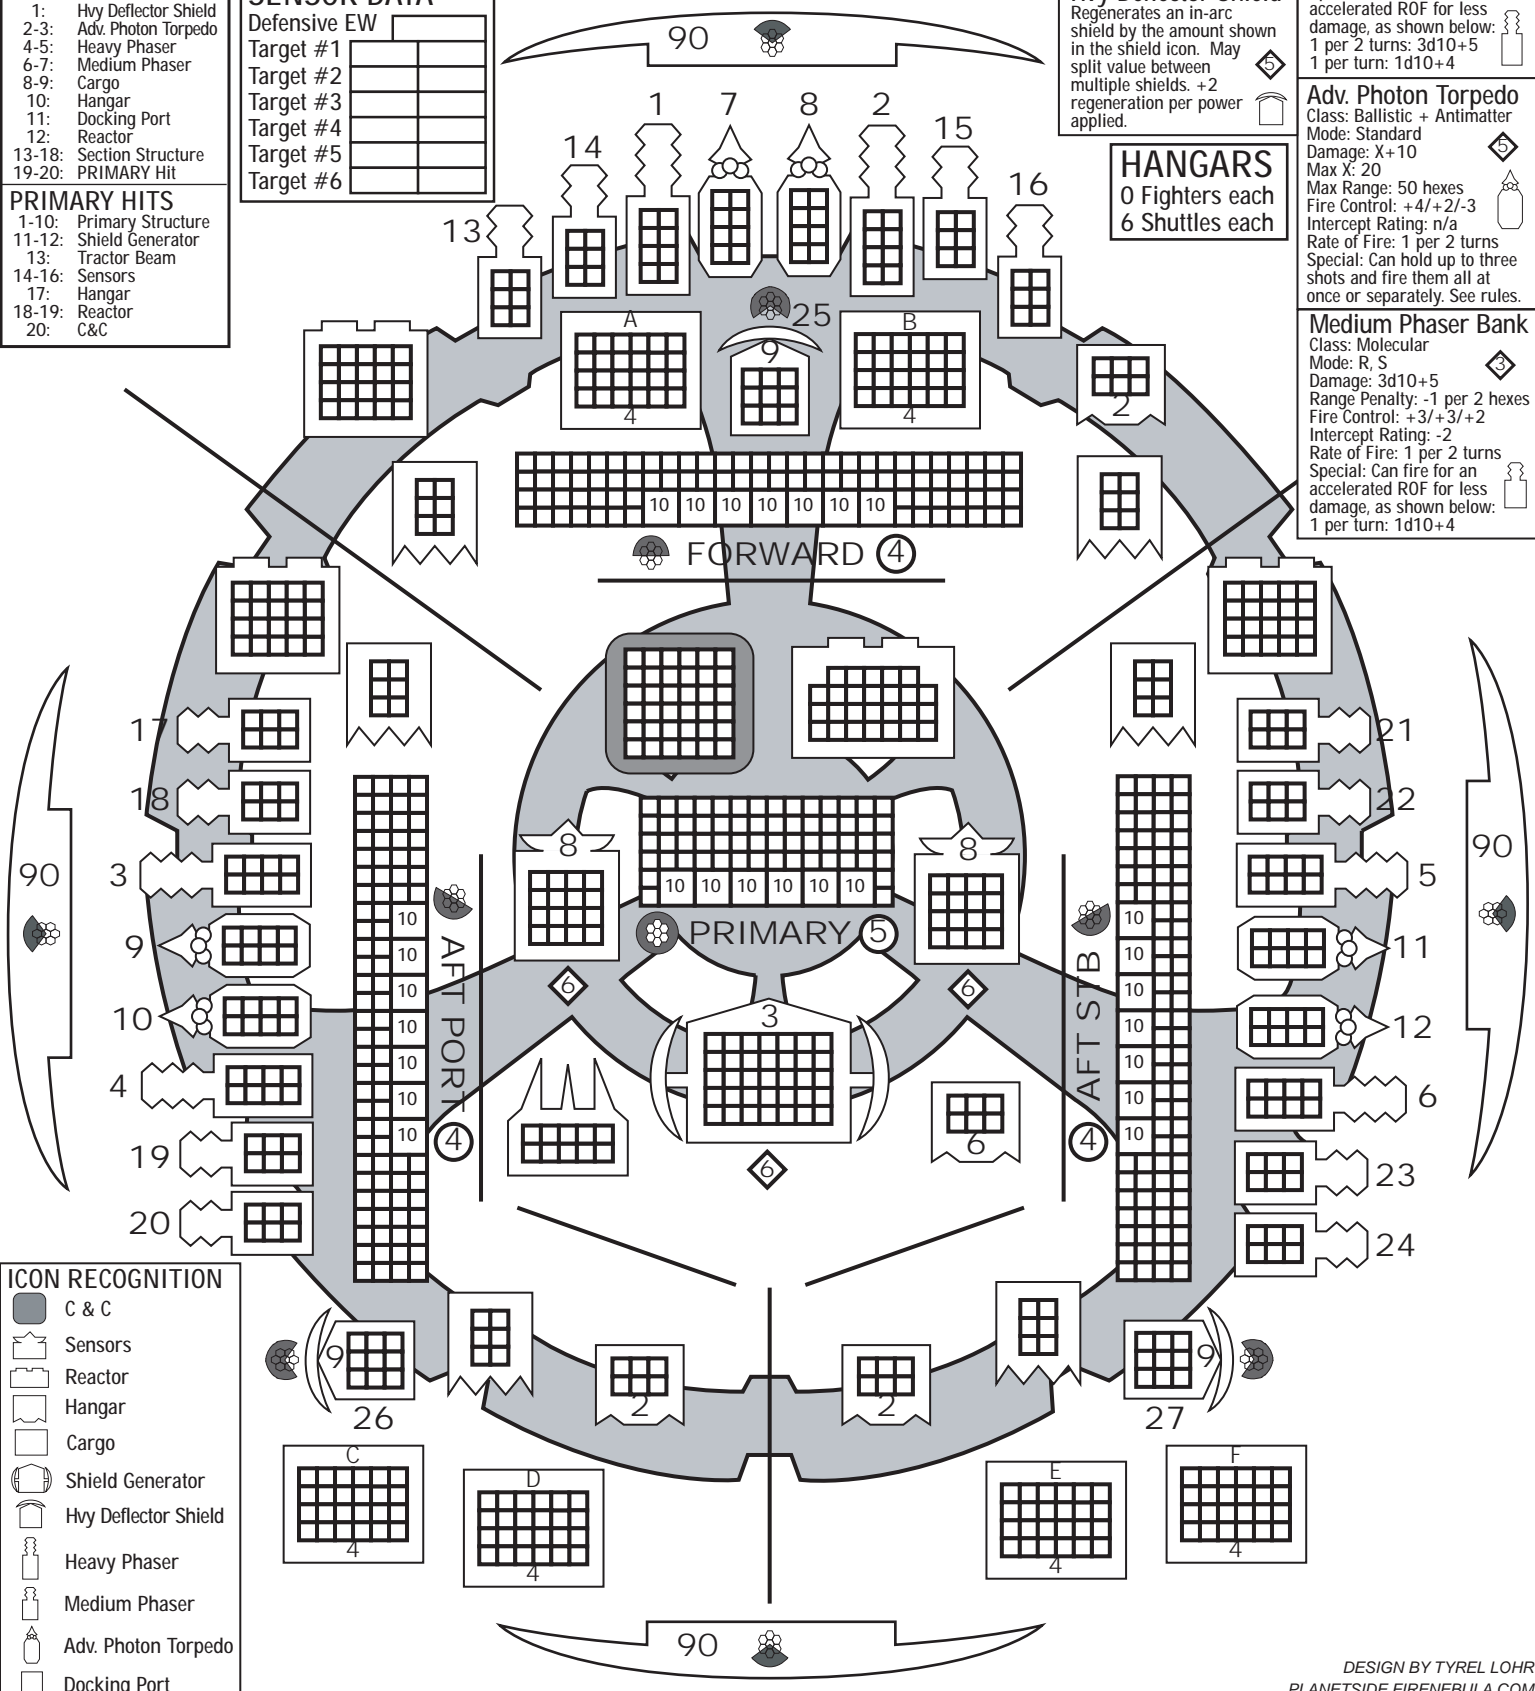

1. **SECTION HITS**
2. 1: Hvy Deflector Shield
   - 2-3: Adv. Photon Torpedo
   - 4-5: Heavy Phaser
   - 6-7: Medium Phaser
   - 8-9: Cargo
   - 10: Hangar
   - 11: Docking Port
   - 12: Reactor
   - 13-18: Section Structure
   - 19-20: PRIMARY Hit
3. **PRIMARY HITS**
- 1-10: Primary Structure
  - 11-12: Shield Generator
  - 13: Tractor Beam
  - 14-16: Sensors
  - 17: Hangar
  - 18-19: Reactor
  - 20: C&C

SENSOR DATA

Defensive EW

Target #1	
Target #2	
Target #3	
Target #4	
Target #5	
Target #6	

Hvy Deflector Shield
Regenerates an in-arc shield by the amount shown in the shield icon. May split value between multiple shields. +2 regeneration per power applied.

HANGARS
0 Fighters each
6 Shuttles each