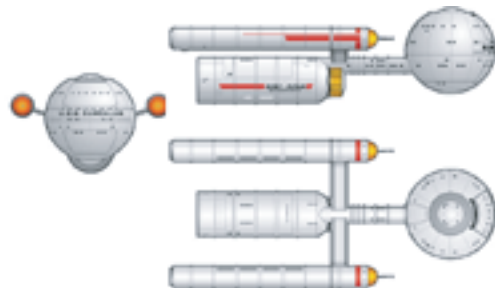

Federation Daedalus Cruiser

SPECS Class: Medium Ship In Service: 2158 Point Value: 285 Ramming Factor: 50 Warp Delay: 12 Turns	MANEUVERING Turn Cost: 1/2 Speed Turn Delay: 1/2 Speed Accel/Decel Cost: 2 Thrust Pivot Cost: 2+2 Thrust Roll Cost: 1+1 Thrust	COMBAT STATS Fwd/Aft Defense: 11 Stb/Port Defense: 13 Engine Efficiency: 3/1 Extra Power: 0 Initiative Bonus: +12
Speed	1 2 3 4 5 6 7 8 9 10 11 12	
Turn Cost	1 1 2 2 3 3 4 4 5 5 6 6	
Turn Delay	1 1 2 2 3 3 4 4 5 5 6 6	

WEAPON DATA
Medium Laser Cannon Class: Laser Modes: Raking Damage: 3d10+12 Range Penalty: -1 per 2 hexes Fire Control: +3/+2/-3 Intercept Rating: n/a Rate of Fire: 1 per 3 turns
Light Laser Cannon Class: Laser Modes: Raking Damage: 2d10+7 Range Penalty: -1 per hex Fire Control: +2/+1/-2 Intercept Rating: n/a Rate of Fire: 1 per 2 turns

FORWARD HITS 1-2: Deflector Shield 3-5: Medium Laser 6-8: Missile Rack 9-16: Structure 17-20: PRIMARY Hit
AFT HITS 1-3: Impulse Thruster 4-5: Deflector Shield 6-7: Light Laser 8-10: Warp Engine 11-16: Structure 17-20: PRIMARY Hit
PRIMARY HITS 1-6: Tractor Beam 7-10: Shield Generator 11-13: Sensors 14-15: Hangar 16-17: Engine 18-19: Reactor 20: C&C