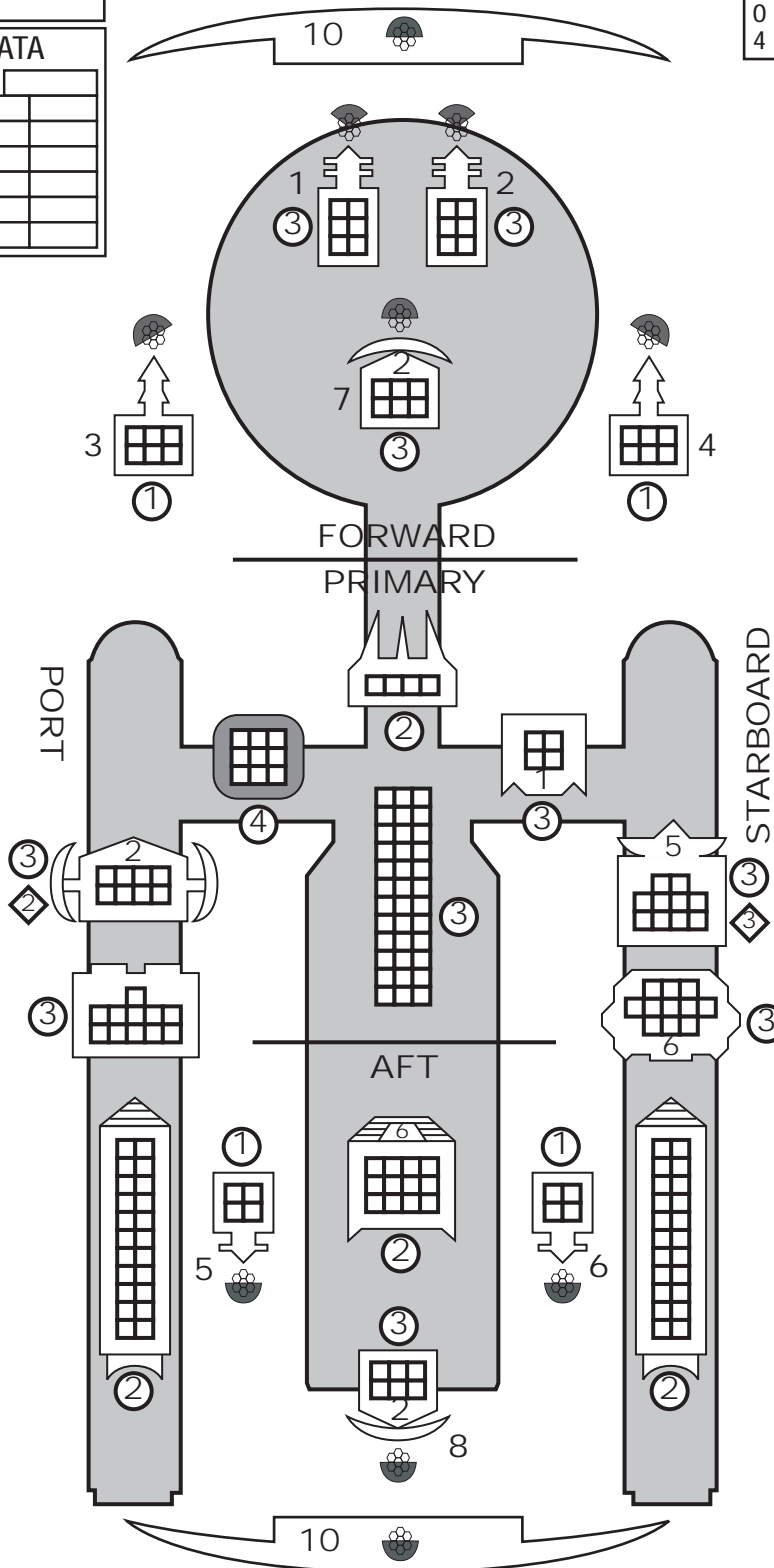

ICON RECOGNITION
Impulse Thruster
C & C
Sensors
Engine
Reactor
Hangar
Shield Generator
Deflector Shield
Warp Engine
Medium Laser
Light Laser
Class-S0 Missile Rack

MISSILES	
Rack #3	
Rack #4