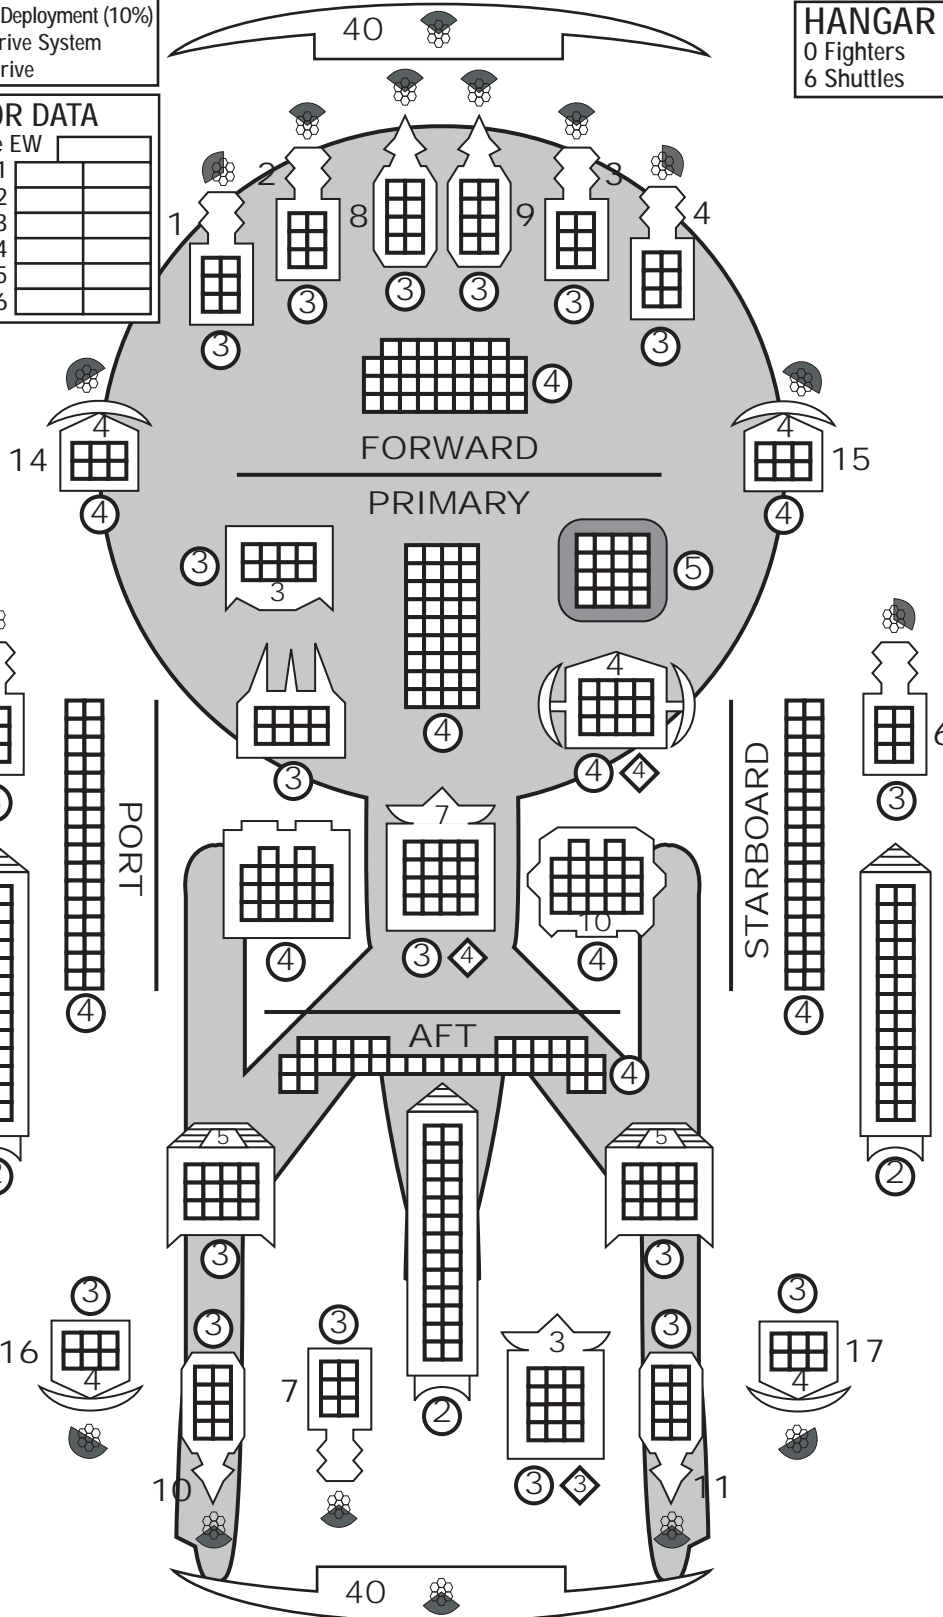

FORWARD HITS 1-2: Deflector Shield 3-5: Photon Torpedo 6-9: Medium Phaser 10-18: Forward Structure 19-20: PRIMARY Hit	SPECIAL NOTES Restricted Deployment (10%) Gravitic Drive System Impulse Drive
SIDE HITS 1-2: Medium Phaser 3-4: Light Phaser 5-8: Warp Engine 9-18: Port/Stb Structure 19-20: PRIMARY Hit	SENSOR DATA Defensive EW Target #1 Target #2 Target #3 Target #4 Target #5 Target #6
AFT HITS 1-4: Impulse Thruster 5-6: Deflector Shield 7: Medium Phaser 8-9: Photon Torpedo 10: Aft Sensors 11-12: Warp Engine 13-18: Aft Structure 19-20: PRIMARY Hit	
PRIMARY HITS 1-8: Primary Structure 9: Tractor Beam 10-11: Shield Generator 12-13: Sensors 14-15: Hangar 16-17: Engine 18-19: Reactor 20: C&C	

HANGAR
0 Fighters
6 Shuttles

ICON RECOGNITION
Impulse Thruster
C & C
Sensors
Engine
Reactor
Hangar
Shield Generator
Deflector Shield
Warp Engine
Tractor Beam
Medium Phaser
Light Phaser
Photon Torpedo