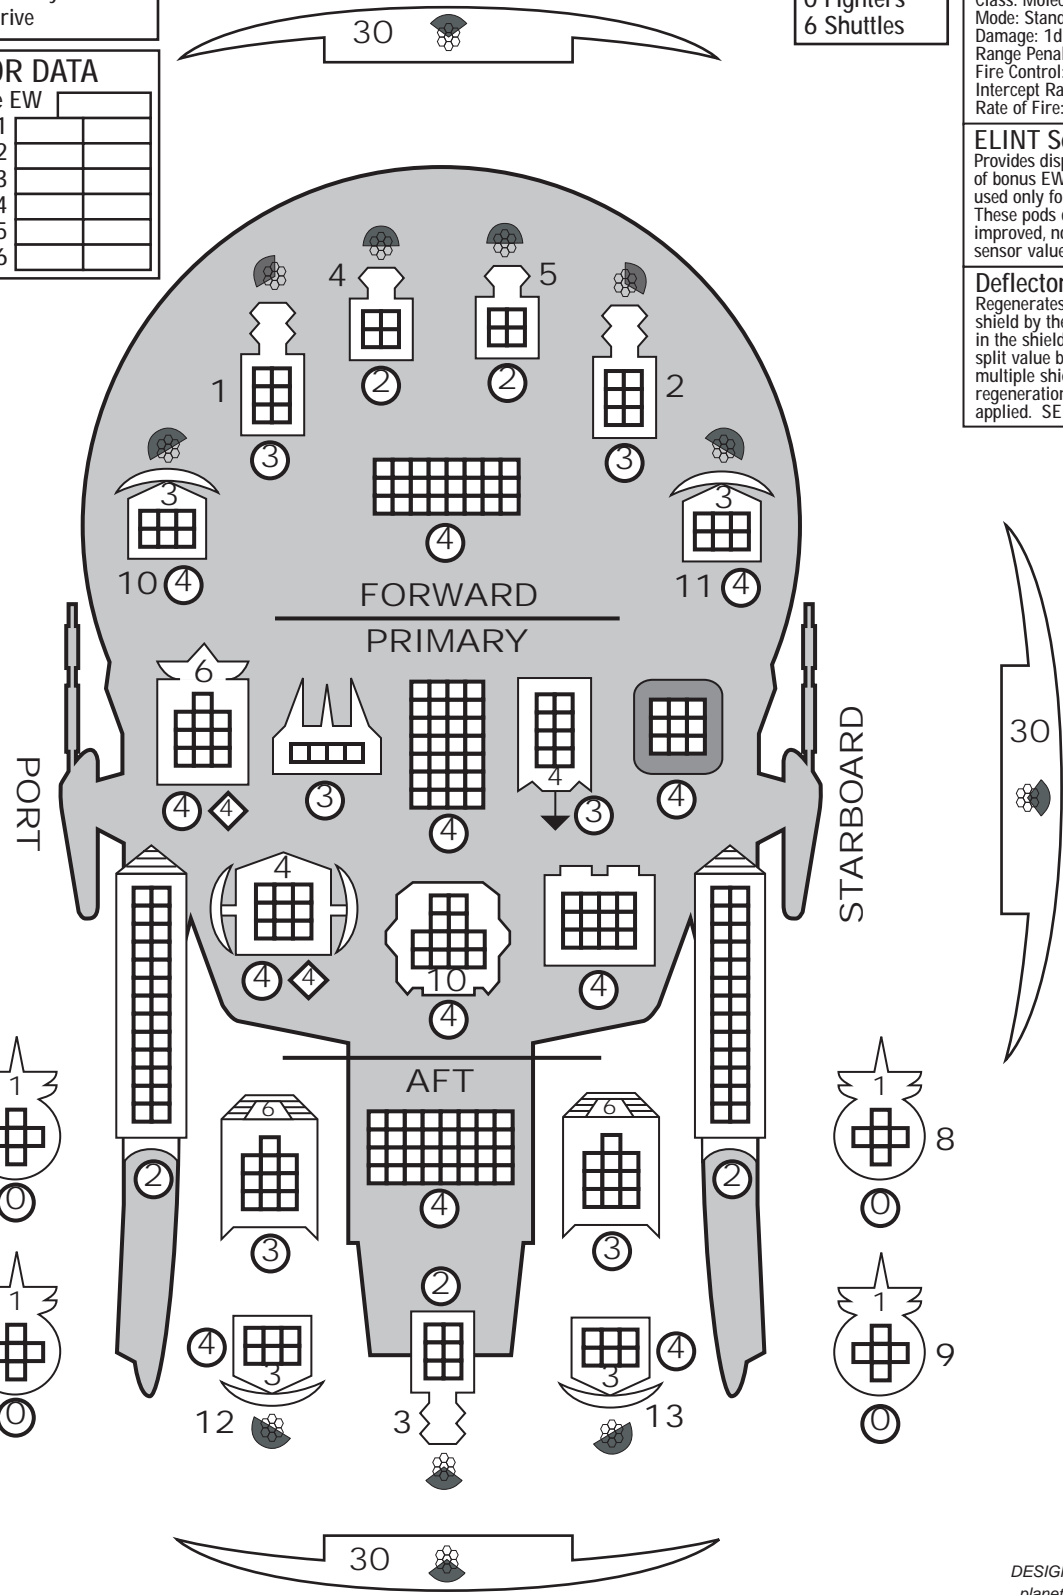

FORWARD HITS	
1-2: Deflector Shield	
3-5: Medium Phaser	
6-9: Light Phaser	
10-17: Forward Structure	
18-20: PRIMARY Hit	
AFT HITS	
1-4: Impulse Thruster	
5-6: Deflector Shield	
7-8: Medium Phaser	
9-11: ELINT Pod	
12-17: Aft Structure	
18-20: PRIMARY Hit	
PRIMARY HITS	
1-6: Primary Structure	
7-10: Warp Engine	
11: Tractor Beam	
12-13: Shield Generator	
14-15: Sensors	
16: Hangar	
17-18: Engine	
19: Reactor	
20: C&C	

SPECIAL NOTES	
ELINT Ship	
Gravitic Drive System	
Impulse Drive	

SENSOR DATA	
Defensive EW	
Target #1	
Target #2	
Target #3	
Target #4	
Target #5	
Target #6	

HANGAR
0 Fighters
6 Shuttles

Light Phaser Bank Class: Molecular Mode: Standard Damage: 1d10+4 Range Penalty: -1 per hex Fire Control: +3/+3/+3 Intercept Rating: -2 Rate of Fire: 1 per turn	
---	--

ELINT Sensor Pod Provides displayed amount of bonus EW each turn to be used only for ELINT functions. These pods cannot be improved, nor can their sensor values be increased.	
--	--

Deflector Shield Regenerates an in-arc shield by the amount shown in the shield icon. May split value between multiple shields. +1 regeneration per power applied. SEE RULES.	
---	--