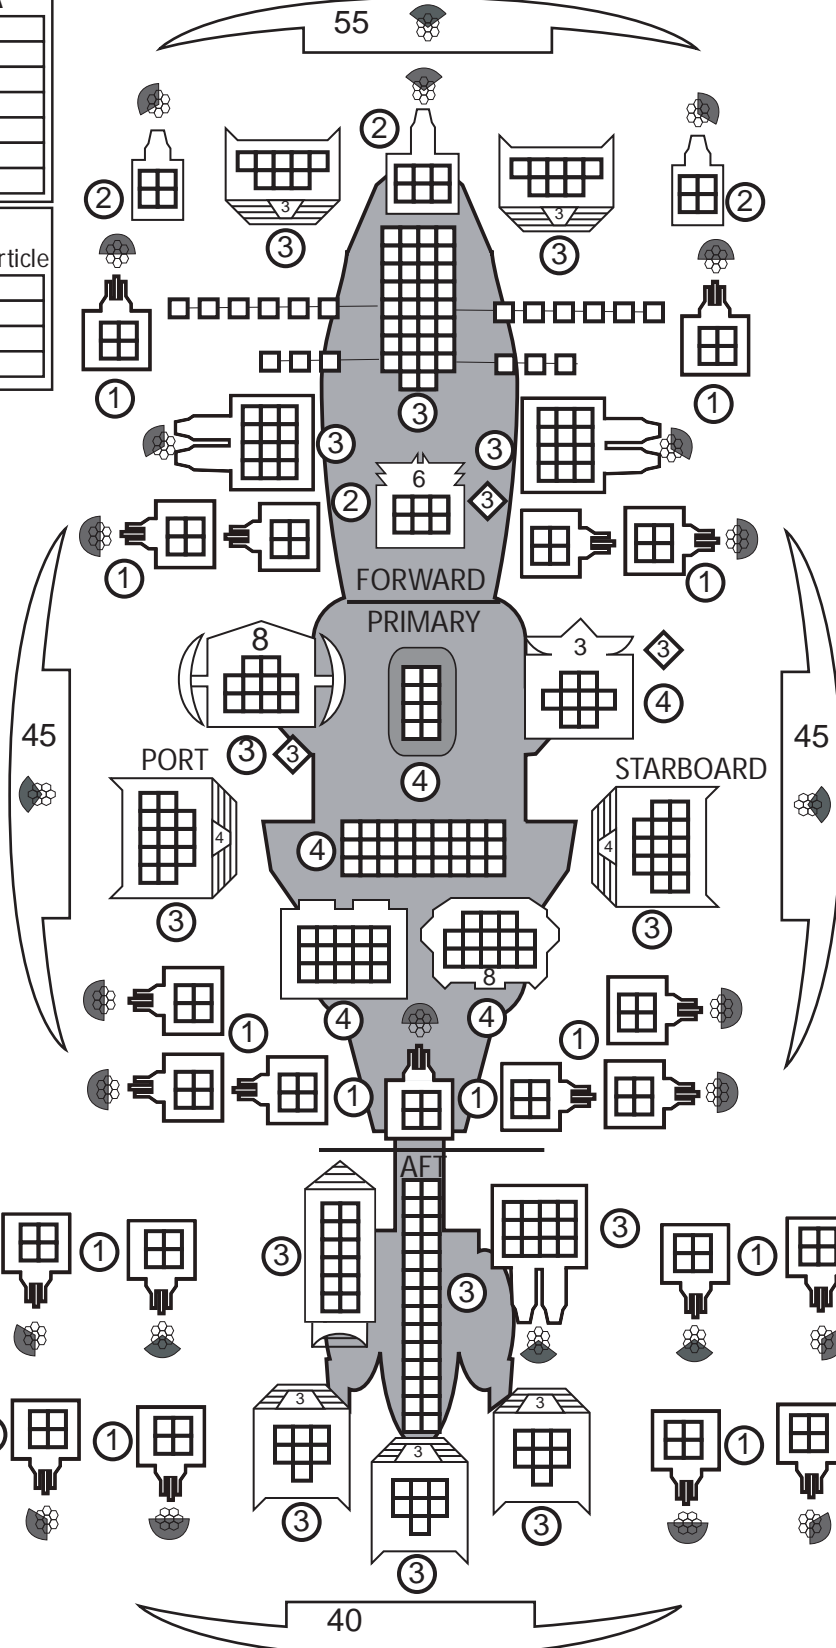

WEAPON DATA	
Heavy Turbolaser Turret	
Class: TurboLaser	
Mode: Standard	
Damage: 2x2d10+10	
Range Penalty: -1 per 3 hexes	
Fire Control: +4/+2/-4	
Interception Rating: -1	
Rate of Fire: 1 per 3 turns	
Heavy Turbolaser	
Class: TurboLaser	
Mode: Standard	
Damage: 2d10+10	
Range Penalty: -1 per 3 hexes	
Fire Control: +4/+2/-4	
Interception Rating: -1	
Rate of Fire: 1 per 3 turns	
Turbolaser	
Class: TurboLaser	
Mode: Standard	
Damage: 1d10+7	
Range Penalty: -1 per 2 hexes	
Fire Control: +3/+1/+1	
Interception Rating: -1	
Rate of Fire: 1 per 2 turns	
Point Defense Laser Battery	
Class: Laser	
Mode: Standard	
Damage: 1d6+3	
Range Penalty: -3 per hex	
Fire Control: +1/+2/+4	
Interception Rating: -3	
Rate of Fire: 1 per turn	

FORWARD HITS	
1-3: Retro Thrust	
4: Hvy Turbolaser	
5-6: Hvy Turbolaser Turret	
7-8: Turbolaser	
9-10: Point Defense Laser	
11: Drone Controller	
12-18: Forward Struct	
19-20: PRIMARY Hit	

AFT HITS	
1-5: Main Thrust	
6-7: Hyperdrive	
8-9: Point Defense Laser	
10: Hvy Turbolaser Turret	
11-18: Aft Struct	
19-20: PRIMARY Hit	

PRIMARY HITS	
1-6: Primary Struct	
7-8: Point Defense Laser	
9-10: Port/Stb Thrust	
11-12: Shield Generator	
13-14: Sensors	
15-16: Engine	
17-18: Reactor	
19-20: CinC	

SENSOR DATA	
Defensive EW	
Target # 1	
Target # 2	
Target # 3	
Target # 4	
Target # 5	
Target # 6	

SHIELD DATA	
Ray	Particle
Forward	
Port	
Starboard	
Aft	

HANGAR
0 Fighters
(18 Droid Ftrs on rails)

ICON RECOGNITION	
	Thruster
	C & C
	Sensors
	Engine
	Reactor
	Hyperdrive
	Shield Generator
	Droid Controller
	Hvy Turbolaser Turret
	Hvy Turbolaser
	Turbolaser
	Point Defense Battery