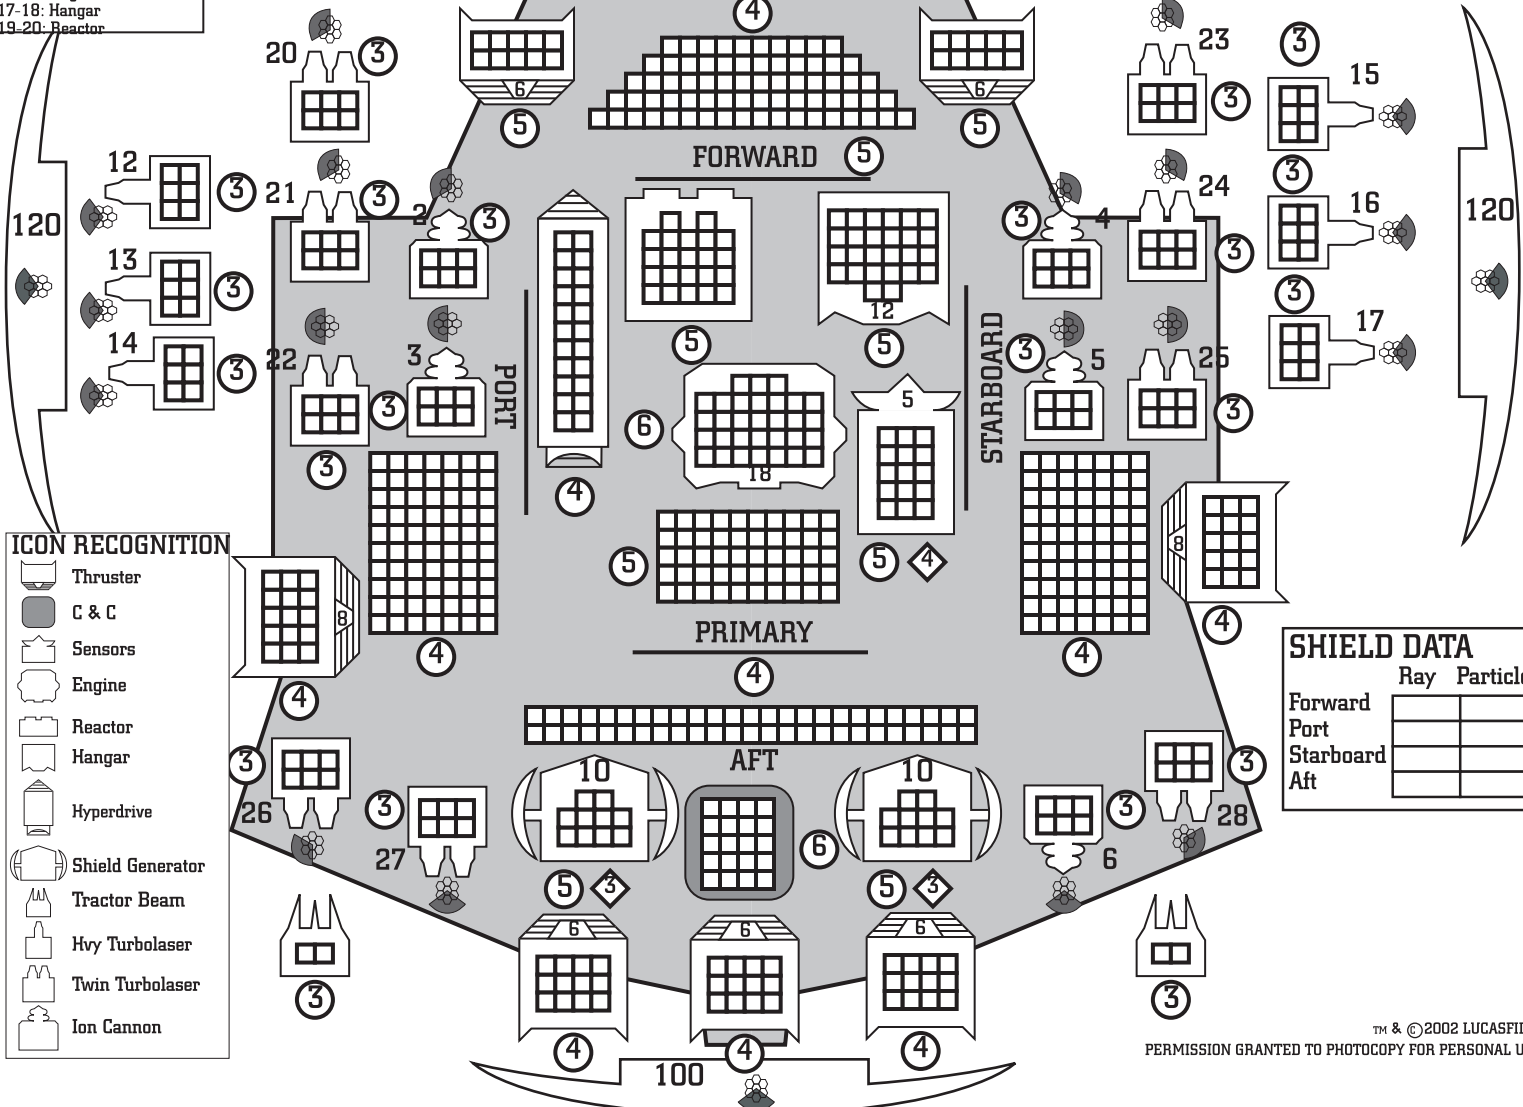

SIDE HITS

- 1-4: Port/Stb Thrust
- 5-6: Ion Concussion
- 7-8: Heavy Turbolaser
- 9-10: Twin Turbolaser
- 11-18: Port/Stb Struct
- 19-20: PRIMARY Hit

AFT HITS

- 1-5: Main Thrust
- 6-7: Twin Turbolaser
- 8-9: Shield Generator
- 10-11: Ion Cannon
- 12: Tractor Beam
- 13-18: Aft Struct
- 19-20: C-in-C

PRIMARY HITS

- 1-9: Primary Struct
- 10-12: Hyperdrive
- 13-14: Sensors
- 15-16: Engine
- 17-18: Hangar
- 19-20: Reactor

SENSOR DATA

Defensive EW

Target #1	
Target #2	
Target #3	
Target #4	
Target #5	
Target #6	

HANGARS

24 Fighters
 6 Lamda Class Shuttles
 5 AT-AT Barges
 OR
 30 Assault Shuttles

ICON RECOGNITION

- Thruster
- C & C
- Sensors
- Engine
- Reactor
- Hangar
- Hyperdrive
- Shield Generator
- Tractor Beam
- Hvy Turbolaser
- Twin Turbolaser
- Ion Cannon

SHIELD DATA

	Ray	Particle
Forward		
Port		
Starboard		
Aft		