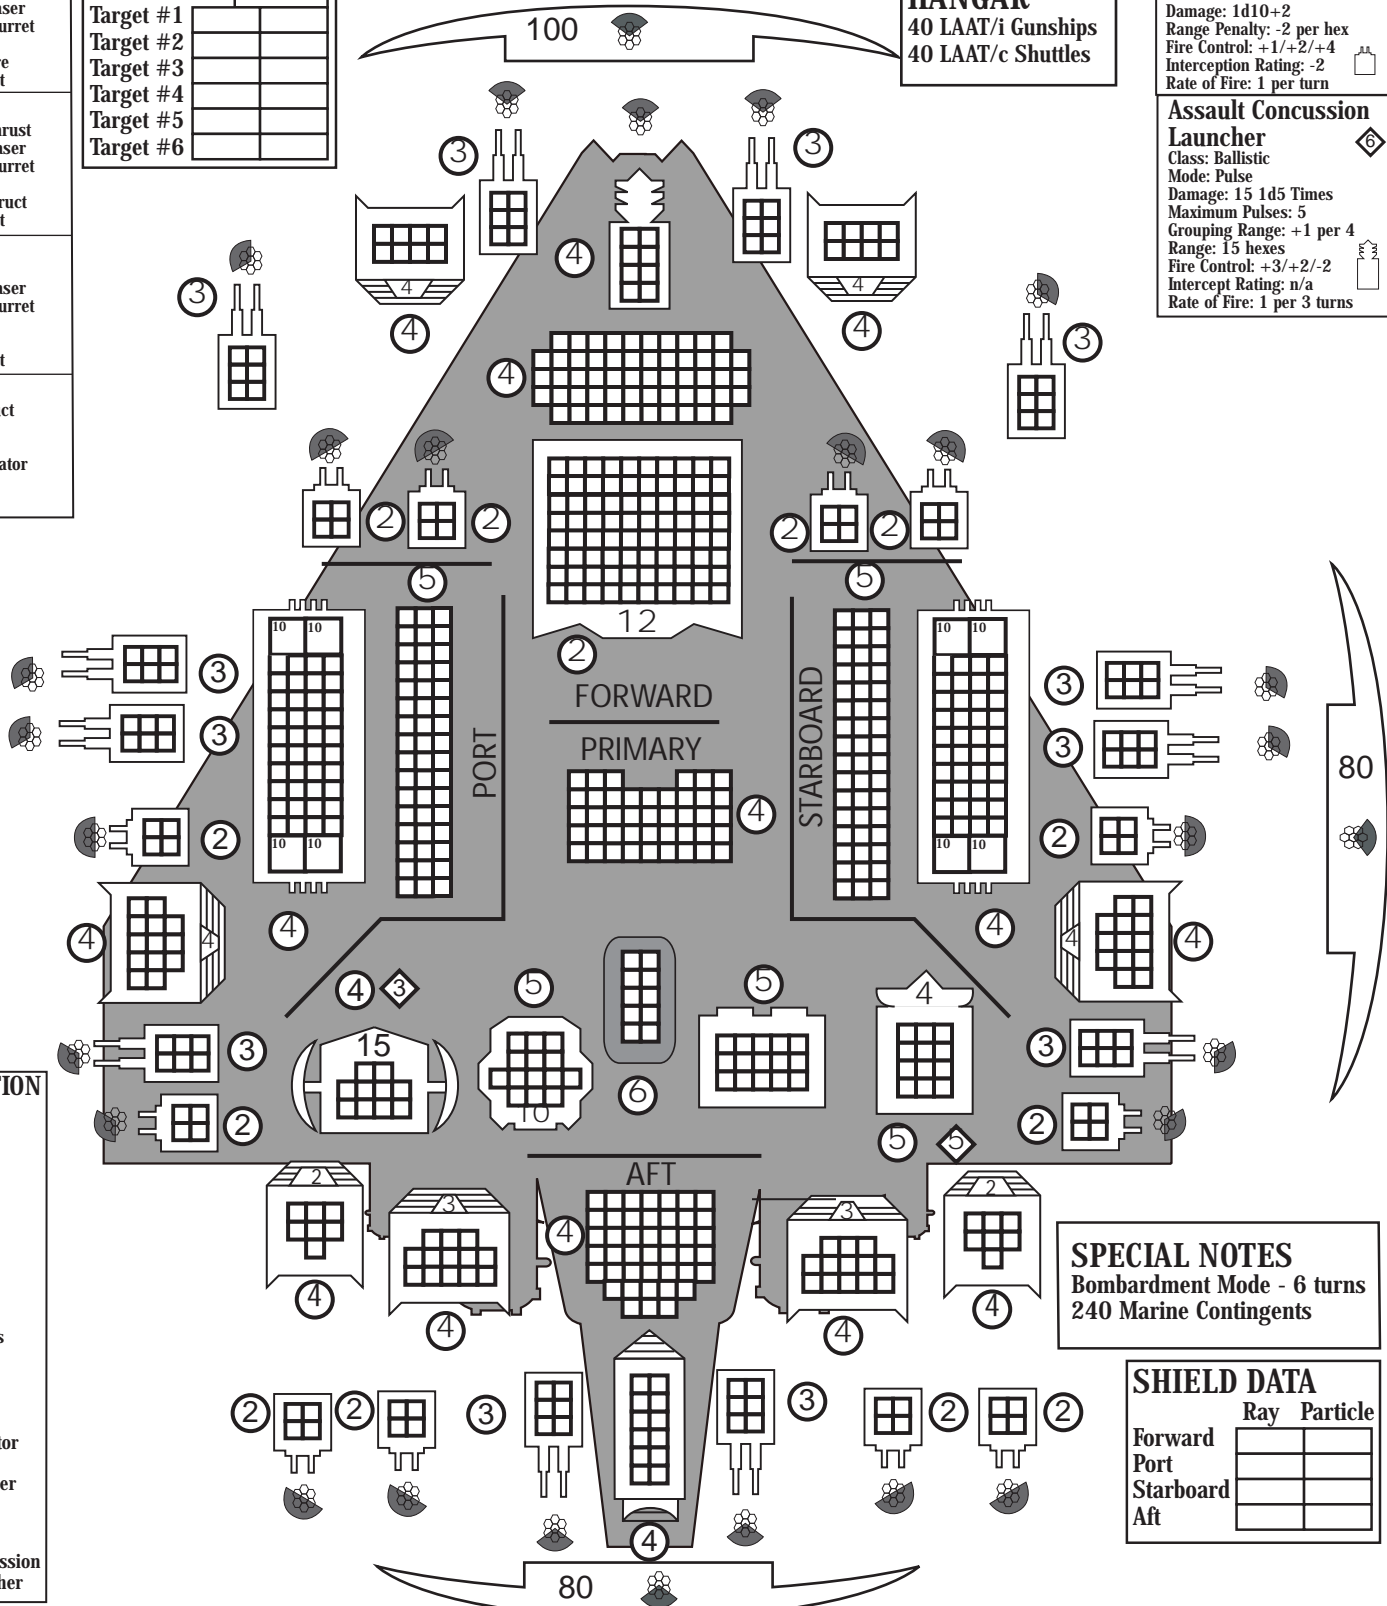

Republic Acclamator-A Assault Transport

SPECS		MANEUVERING		COMBAT STATS	
Class: Capital Ship		Turn Cost: 1 x Speed		Fwd/Aft Defense: 15	
In Service: -22 ANH		Turn Delay: 1 x Speed		Stb/Port Defense: 17	
Point Value: 850		Accel/Decel Cost: 4 Thrust		Engine Efficiency: 4/1	
Ramming Factor: 190		Pivot Cost: 2+2 Thrust		Extra Power: 0	
Hyper Delay: 8 turns		Roll Cost: 2+2 Thrust		Initiative Bonus: +0	
Speed	1 2 3 4 5 6 7 8 9 10 11 12	Turn Cost	1 2 3 4 5 6 7 8 9 10 11 12	Turn Delay	1 2 3 4 5 6 7 8 9 10 11 12

WEAPON DATA

Quad Turbolaser Turret	
Class: TurboLaser	Mode: Standard
Damage: 2d10+4	Range Penalty: -1 per hex
Fire Control: +2/+2/+1	Interception Rating: -2
Rate of Fire: 1 per 2 turns	

Dual Laser Turret	
Class: Pulse Laser	Mode: Standard
Damage: 1d10+2	Range Penalty: -2 per hex
Fire Control: +1/+2/+4	Interception Rating: -2
Rate of Fire: 1 per turn	

FORWARD HITS	
1-4: Retro Thrust	5-6: Assault Concussion
7-8: Quad Turbolaser	9-10: Dual Laser Turret
11-12: Hangar	13-18: Fwd Structure
19-20: PRIMARY Hit	
SIDE HITS	
1-4: Starboard Thrust	5-7: Quad Turbolaser
8-9: Dual Laser Turret	10-12: Barracks
13-18: Starboard Struct	19-20: PRIMARY Hit
AFT HITS	
1-5: Main Thrust	6-7: Quad Turbolaser
8-9: Dual Laser Turret	10-11: Hyperdrive
13-18: Aft Struct	19-20: PRIMARY Hit
PRIMARY HITS	
1-9: Primary Struct	10-12: Sensors
13-14: Engine	15-17: Shield Generator
18-19: Reactor	20: C & C

SENSOR DATA	
Defensive EW	
Target #1	
Target #2	
Target #3	
Target #4	
Target #5	
Target #6	

HANGAR
40 LAAT/i Gunships
40 LAAT/c Shuttles

ICON RECOGNITION	
	Thruster
	C & C
	Sensors
	Engine
	Reactor
	Hangar
	Marine Quarters
	Hyperdrive
	Shield Generator
	Quad Turbolaser
	Dual Laser
	Assault Concussion Missile Launcher