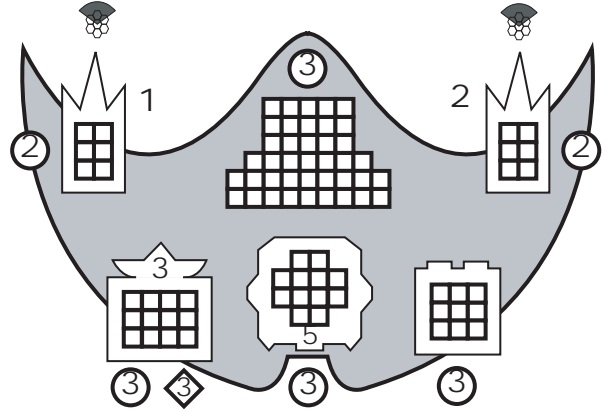

Version 4: 2E/BKS

Name: _____

Counter: _____

K'Thonn Vysys Patrol Cutters (4)

SPECS	MANEUVERING	COMBAT STATS
Class: Lt. Combat Vsl	Turn Cost: 1/3 Speed	Fwd/Aft Defense: 10
In Service: 2021	Turn Delay: 1/4 Speed	Stb/Port Defense: 12
Point Value: 200 each	Accel/Decel Cost: 1 Thrust	Engine Efficiency: 2/1
Ramming Factor: 40	Pivot Cost: 1 Thrust	Extra Power: 0
Jump Delay: N/A	Roll Cost: 2 Thrust	Initiative Bonus: +14
Speed	1 2 3 4 5 6 7 8 9 10 11 12	
Turn Cost	1 1 1 2 2 2 3 3 3 4 4 4	
Turn Delay	1 1 1 1 2 2 2 2 3 3 3 3	

WEAPON DATA
Hellbore Cannon
Class: Plasma
Mode: Standard
Damage: 3d10+4 (-1 per hex)
Range Penalty: -1 per hex
Fire Control: +2/+0/-5
Intercept Rating: n/a
Rate of Fire: 1 per 2 turns

HIT LOCATIONS
1-10: Structure
11-13: Hellbore Cannon
14-16: Drive
17-18: Reactor
19-20: Control

ICON RECOGNITION
Control
Drive
Reactor
Hellbore Cannon

SENSOR DATA	
Defensive EW	
Target #1	
Target #2	
Target #3	
Target #4	
Target #5	
Target #6	

SENSOR DATA	
Defensive EW	
Target #1	
Target #2	
Target #3	
Target #4	
Target #5	
Target #6	