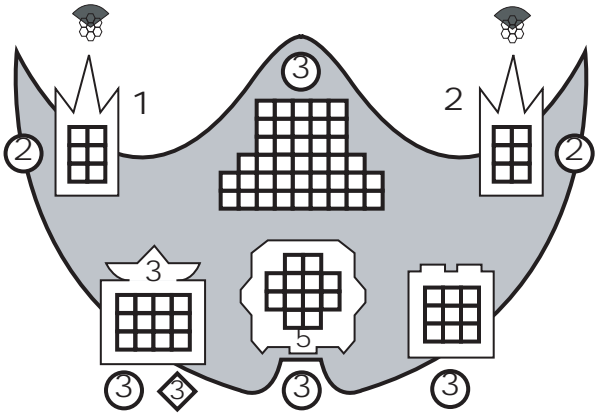

Version 4: 2E/BKS

Name: _____

Counter: _____

K'Thonn Vysys Patrol Cutters (4)

SPECS	MANEUVERING	COMBAT STATS
Class: Lt. Combat Vsl	Turn Cost: 1/3 Speed	Fwd/Aft Defense: 10
In Service: 2021	Turn Delay: 1/4 Speed	Stb/Port Defense: 12
Point Value: 200 each	Accel/Decel Cost: 1 Thrust	Engine Efficiency: 2/1
Ramming Factor: 40	Pivot Cost: 1 Thrust	Extra Power: 0
Jump Delay: N/A	Roll Cost: 2 Thrust	Initiative Bonus: +14
Speed	1 2 3 4 5 6 7 8 9 10 11 12	
Turn Cost	1 1 1 2 2 2 3 3 3 4 4 4	
Turn Delay	1 1 1 1 2 2 2 2 3 3 3 3	

WEAPON DATA
Hellbore Cannon
Class: Plasma
Mode: Standard
Damage: 3d10+4 (-1 per hex)
Range Penalty: -1 per hex
Fire Control: +2/+0/-5
Intercept Rating: n/a
Rate of Fire: 1 per 2 turns

HIT LOCATIONS
1-10: Structure
11-13: Hellbore Cannon
14-16: Drive
17-18: Reactor
19-20: Control

ICON RECOGNITION
Control
Drive
Reactor
Hellbore Cannon

SENSOR DATA	
Defensive EW	
Target #1	
Target #2	
Target #3	
Target #4	
Target #5	
Target #6	

SENSOR DATA	
Defensive EW	
Target #1	
Target #2	
Target #3	
Target #4	
Target #5	
Target #6	