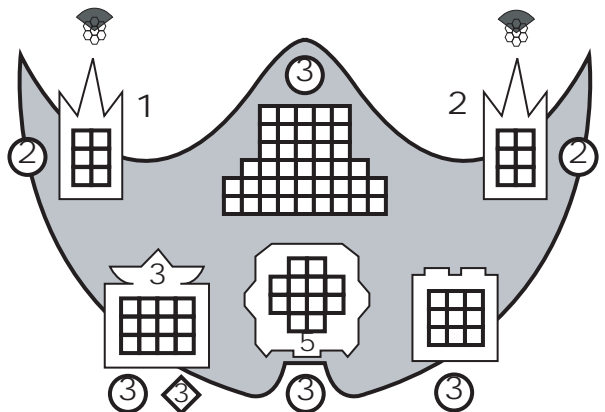

Version 4: 2E/BKS

Name: _____

Counter: _____

K'Thonn Vysys Patrol Cutters (4)

SPECS	MANEUVERING	COMBAT STATS
Class: Lt. Combat Vsl	Turn Cost: 1/3 Speed	Fwd/Aft Defense: 10
In Service: 2021	Turn Delay: 1/4 Speed	Stb/Port Defense: 12
Point Value: 200 each	Accel/Decel Cost: 1 Thrust	Engine Efficiency: 2/1
Ramming Factor: 40	Pivot Cost: 1 Thrust	Extra Power: 0
Jump Delay: N/A	Roll Cost: 2 Thrust	Initiative Bonus: +14
Speed	1 2 3 4 5 6 7 8 9 10 11 12	
Turn Cost	1 1 1 2 2 2 3 3 3 4 4 4	
Turn Delay	1 1 1 1 2 2 2 2 3 3 3 3	

WEAPON DATA
Hellbore Cannon
Class: Plasma
Mode: Standard
Damage: 3d10+4 (-1 per hex)
Range Penalty: -1 per hex
Fire Control: +2/+0/-5
Intercept Rating: n/a
Rate of Fire: 1 per 2 turns

HIT LOCATIONS
1-10: Structure
11-13: Hellbore Cannon
14-16: Drive
17-18: Reactor
19-20: Control

ICON RECOGNITION
Control
Drive
Reactor
Hellbore Cannon

SENSOR DATA	
Defensive EW	
Target #1	
Target #2	
Target #3	
Target #4	
Target #5	
Target #6	

SENSOR DATA	
Defensive EW	
Target #1	
Target #2	
Target #3	
Target #4	
Target #5	
Target #6	