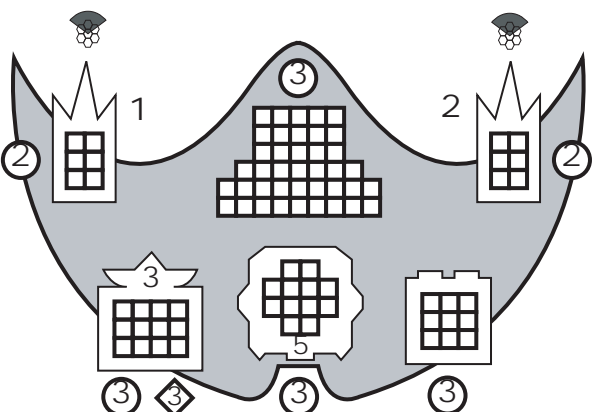

Version 4: 2E/BKS

Name: _____

Counter: _____

K'Thonn Vysys Patrol Cutters (4)

SPECS	MANEUVERING	COMBAT STATS
Class: Lt. Combat Vsl	Turn Cost: 1/3 Speed	Fwd/Aft Defense: 10
In Service: 2021	Turn Delay: 1/4 Speed	Stb/Port Defense: 12
Point Value: 200 each	Accel/Decel Cost: 1 Thrust	Engine Efficiency: 2/1
Ramming Factor: 40	Pivot Cost: 1 Thrust	Extra Power: 0
Jump Delay: N/A	Roll Cost: 2 Thrust	Initiative Bonus: +14
Speed	1 2 3 4 5 6 7 8 9 10 11 12	
Turn Cost	1 1 1 2 2 2 3 3 3 4 4 4	
Turn Delay	1 1 1 1 2 2 2 2 3 3 3 3	

WEAPON DATA
Hellbore Cannon
Class: Plasma
Mode: Standard
Damage: 3d10+4 (-1 per hex)
Range Penalty: -1 per hex
Fire Control: +2/+0/-5
Intercept Rating: n/a
Rate of Fire: 1 per 2 turns

HIT LOCATIONS
1-10: Structure
11-13: Hellbore Cannon
14-16: Drive
17-18: Reactor
19-20: Control

SPECIAL NOTES
Antiquated Sensors
Agile Ship
Atmospheric Capable

SENSOR DATA	
Defensive EW	
Target #1	
Target #2	
Target #3	
Target #4	
Target #5	
Target #6	

SENSOR DATA	
Defensive EW	
Target #1	
Target #2	
Target #3	
Target #4	
Target #5	
Target #6	

ICON RECOGNITION
Control
Drive
Reactor
Hellbore Cannon

SENSOR DATA	
Defensive EW	
Target #1	
Target #2	
Target #3	
Target #4	
Target #5	
Target #6	

SENSOR DATA	
Defensive EW	
Target #1	
Target #2	
Target #3	
Target #4	
Target #5	
Target #6	