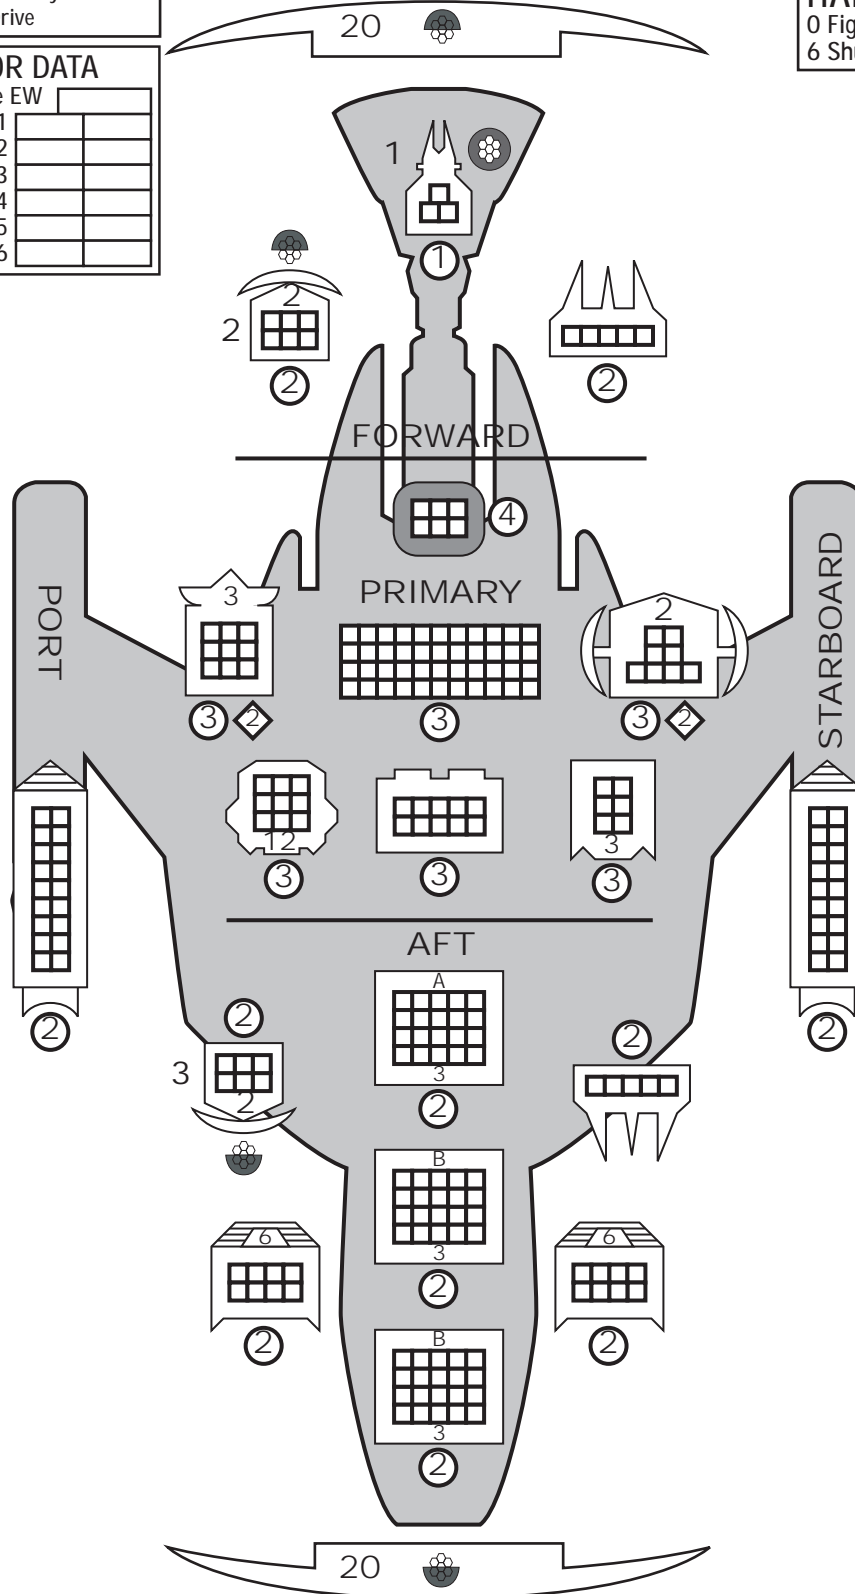

Klingon Baka Re Priority Freighter

G-3 "Pregnant"

SPECS Class: Medium Ship In Service: 2247 Point Value: 180 Ramming Factor: 60 Warp Delay: 7 Turns	MANEUVERING Turn Cost: 2/3 Speed Turn Delay: 1 x Speed Accel/Decel Cost: 3 Thrust Pivot Cost: 3+3 Thrust Roll Cost: 2+2 Thrust	COMBAT STATS Fwd/Aft Defense: 14 Stb/Port Defense: 16 Engine Efficiency: 5/1 Extra Power: 0 Initiative Bonus: +4
Speed	1 2 3 4 5 6 7 8 9 10 11 12	
Turn Cost	1 1 2 2 3 3 4 4 5 5 6 6	
Turn Delay	1 2 3 4 5 6 7 8 9 10 11 12	

WEAPON DATA	
Light Disruptor Class: Molecular Mode: Standard Damage: 1d6+6 Range Penalty: -1 per hex Fire Control: +3/+3/+3 Intercept Rating: -2 Rate of Fire: 1 per turn	
Deflector Shield Regenerates an in-arc shield by the amount shown in the shield icon. May split value between multiple shields. +1 regeneration per power applied. SEE RULES.	

FORWARD HITS 1-3: Deflector Shield 4-7: Light Disruptor 8-9: Tractor Beam 10-17: Structure 18-20: PRIMARY Hit
AFT HITS 1-4: Impulse Thruster 5-6: Deflector Shield 7-10: Cargo 11-12: Tractor Beam 13-17: Structure 18-20: PRIMARY Hit
PRIMARY HITS 1-6: Warp Engine 7-9: Shield Generator 10-12: Sensors 13-15: Hangar 16-17: Engine 18-19: Reactor 20: C&C

SPECIAL NOTES Gravitic Drive System Impulse Drive	
SENSOR DATA Defensive EW	
Target #1	
Target #2	
Target #3	
Target #4	
Target #5	
Target #6	

HANGAR
0 Fighters
6 Shuttles

ICON RECOGNITION	
	Impulse Thruster
	C & C
	Sensors
	Engine
	Reactor
	Hangar
	Shield Generator
	Deflector Shield
	Warp Engine
	Cargo
	Light Disruptor