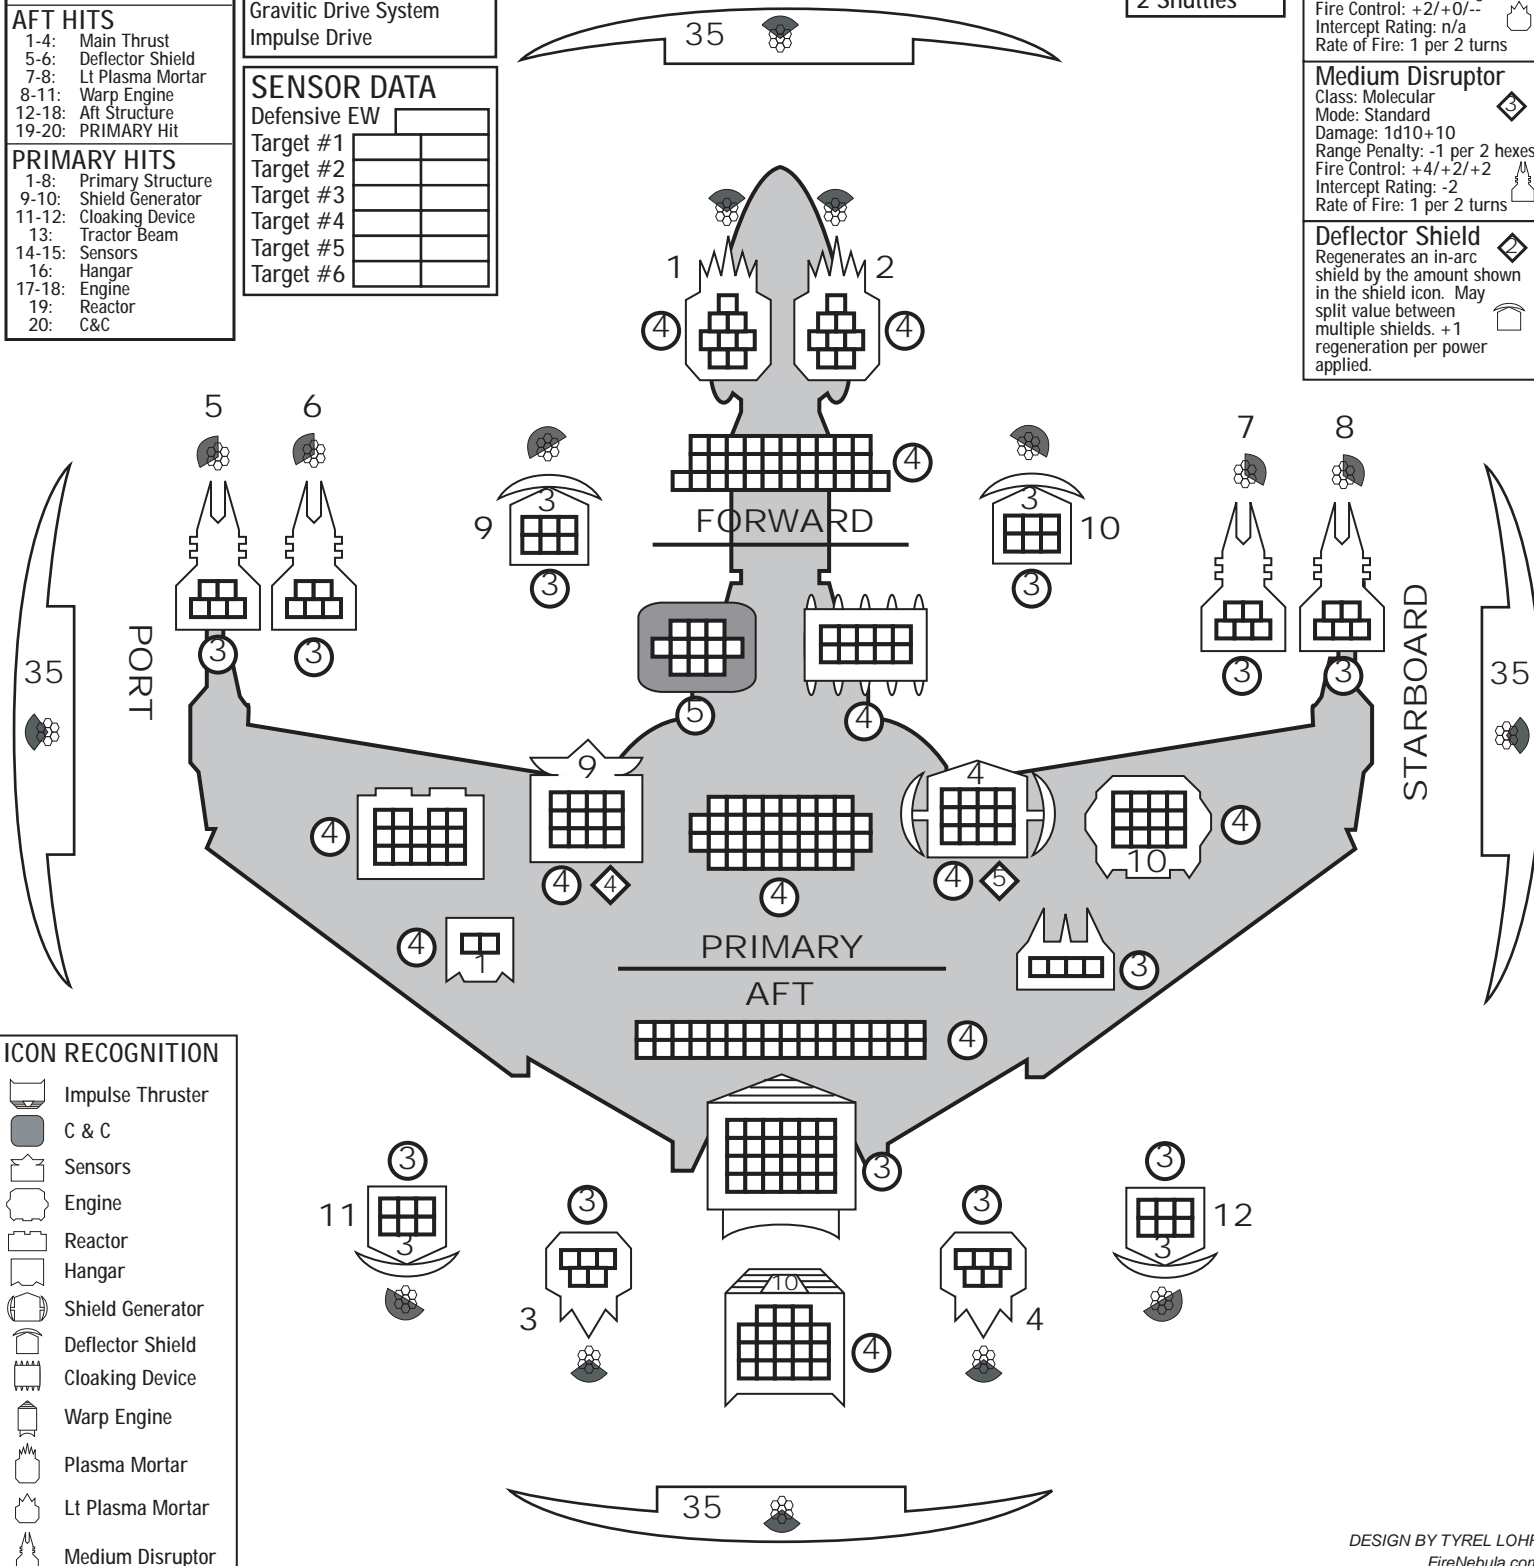

ICON RECOGNITION	
	Impulse Thruster
	C & C
	Sensors
	Engine
	Reactor
	Hangar
	Shield Generator
	Deflector Shield
	Cloaking Device
	Warp Engine
	Plasma Mortar
	Lt Plasma Mortar
	Medium Disruptor